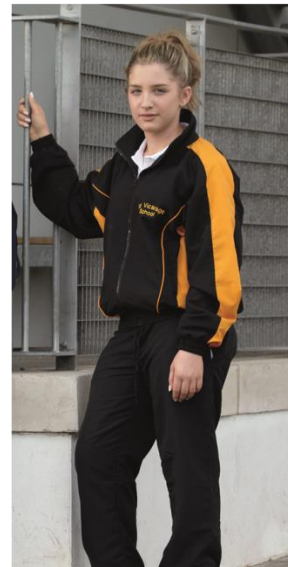

BOYS KIT

Compulsory

Unisex polo shirt
Shorts
Long sports socks
Rugby shirt (reversible)

Optional

Active sports jacket
Black tracksuit trousers

GIRLS KIT

Compulsory

Unisex polo shirt
Shorts
Long sports socks
Active sports jacket

Optional

Rugby shirt (reversible)
Black tracksuit trousers